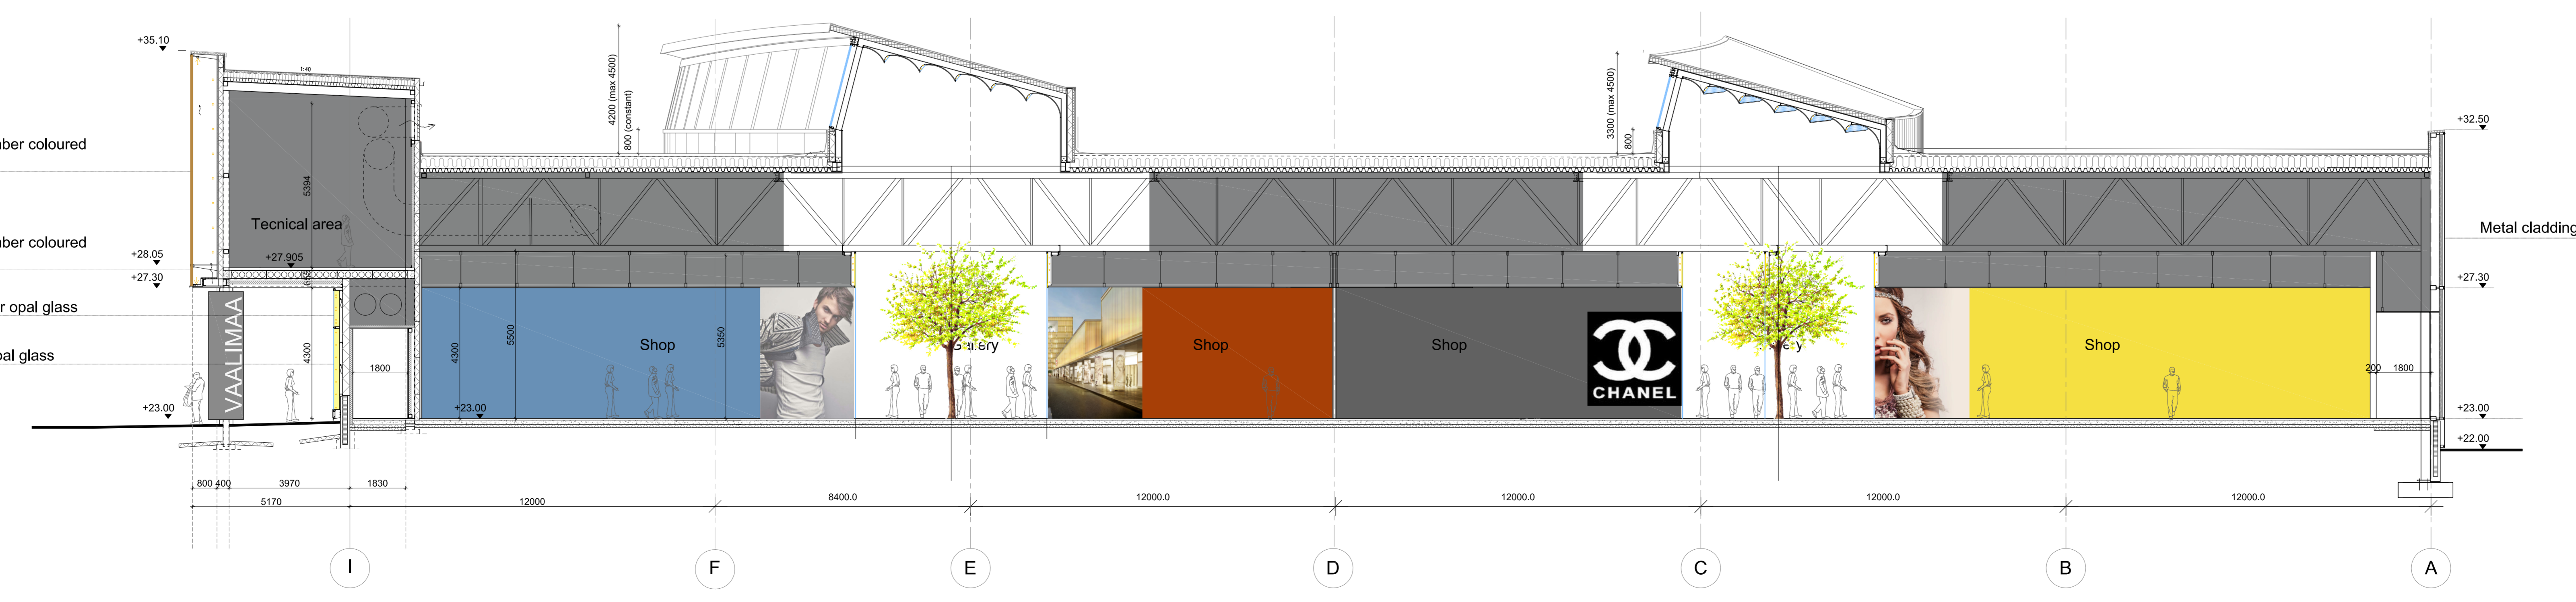

2 Section

ARCHITECTS
Cappa + Stalder architects
& Maurizio Trovatielli
Via Torino 42
10121 TORINO
+39 011 5610004
cappa.stalder@cappastalder.com
www.cappastalder.com

PROJECT
Luxury outlet,
Casino and Hotel
in Vaalimaa

TAV.
Sections
Section of the Hotel and
of the Luxury Outlet

SCALE
1:100

DATE
26.02.2014

UPDATES

107 A PD 100